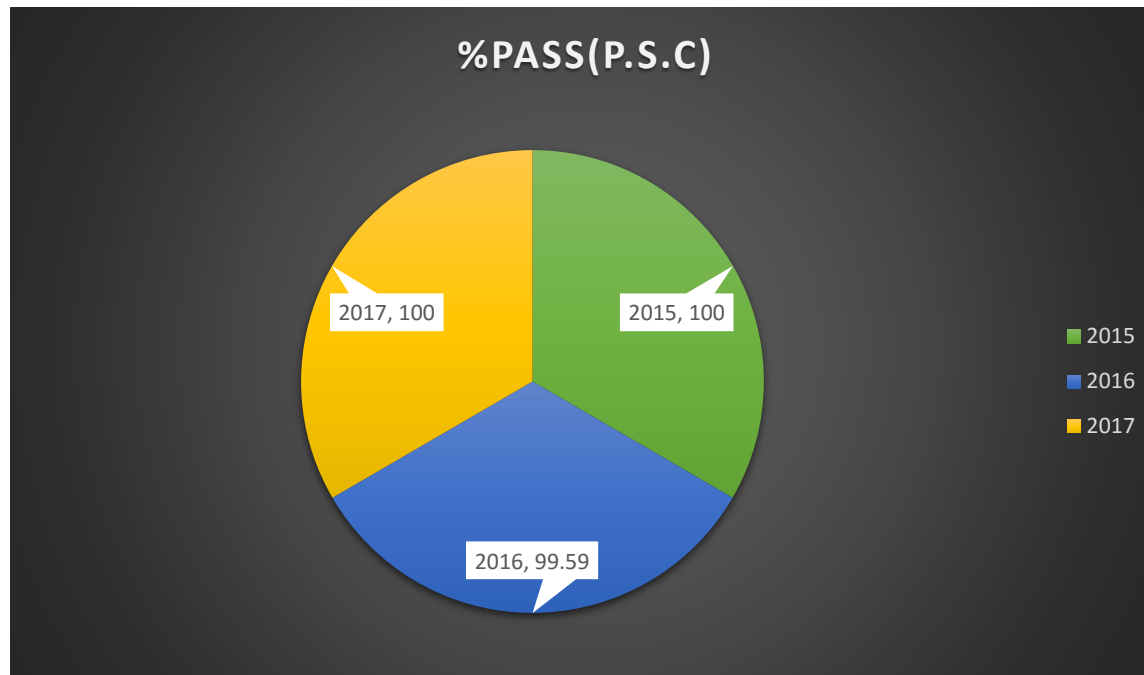

P.S.C. Results of last three years

P.S.C. Examination

Year	No. of Students	No. of sent up	A+	A	A-	B	C	D	F	Total Pass	% Pass
2015	217	217	110	95	10	2	0	0	0	217	100
2016	241	241	97	113	23	7	0	0	1	241	99.59
2017	231	226	117	102	7	0	0	0	0	226	100